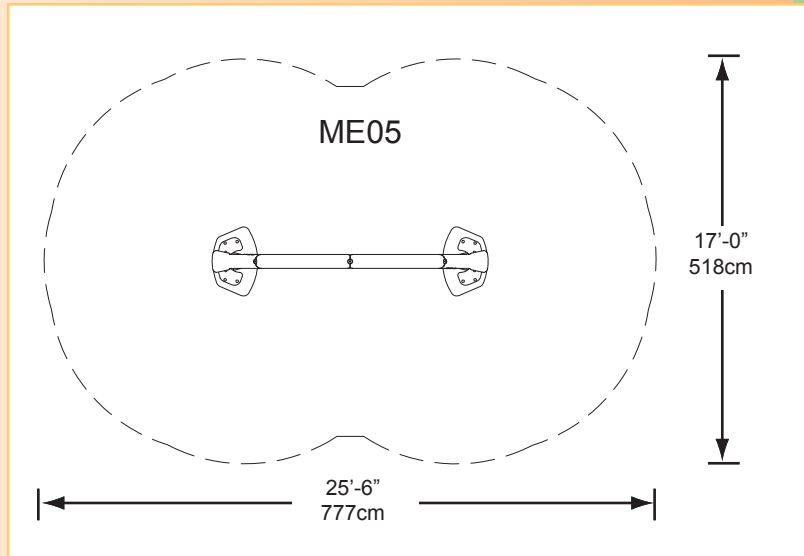

www.bigtoys.com - 866-814-8697
Copyright©BigToys, Inc. 2004

ME05

Best User Age: 5-12

Estimated Capacity: 4-6

Space Required, Including Use Zone:

25'-6" x 17'-0" / 777cm x 518cm

Highest Designated Play Surface:

7'-0" / 208cm

Hours to Install: 3

Footing: In Ground Posts, Concrete Required (est:19-26 cubic feet)

Ground Level Play Event: Rocking

Scale: 1/8" = 1'

Product development is an on going process. For this reason we reserve the right to make modifications in the form of product improvements in all our products.