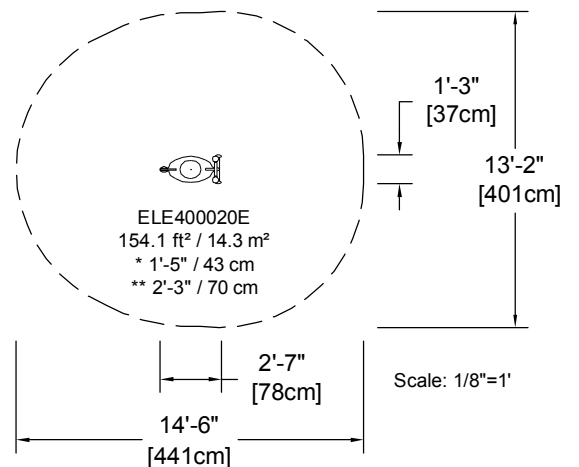

KOMPAN Product Info

kompaninfo.com

Stinger • ELE400020

BEST USER AGE: 2–5 years

FOOTING INFORMATION:
In-ground posts. Surface installation also available.

ELEMENTS

● Yellow

● Red

To verify product certification, visit ipema.org

* = Highest designated play surface.

** = Total height of product.

Information on the highest designated play surface as well as space required is according to ASTM 1487.