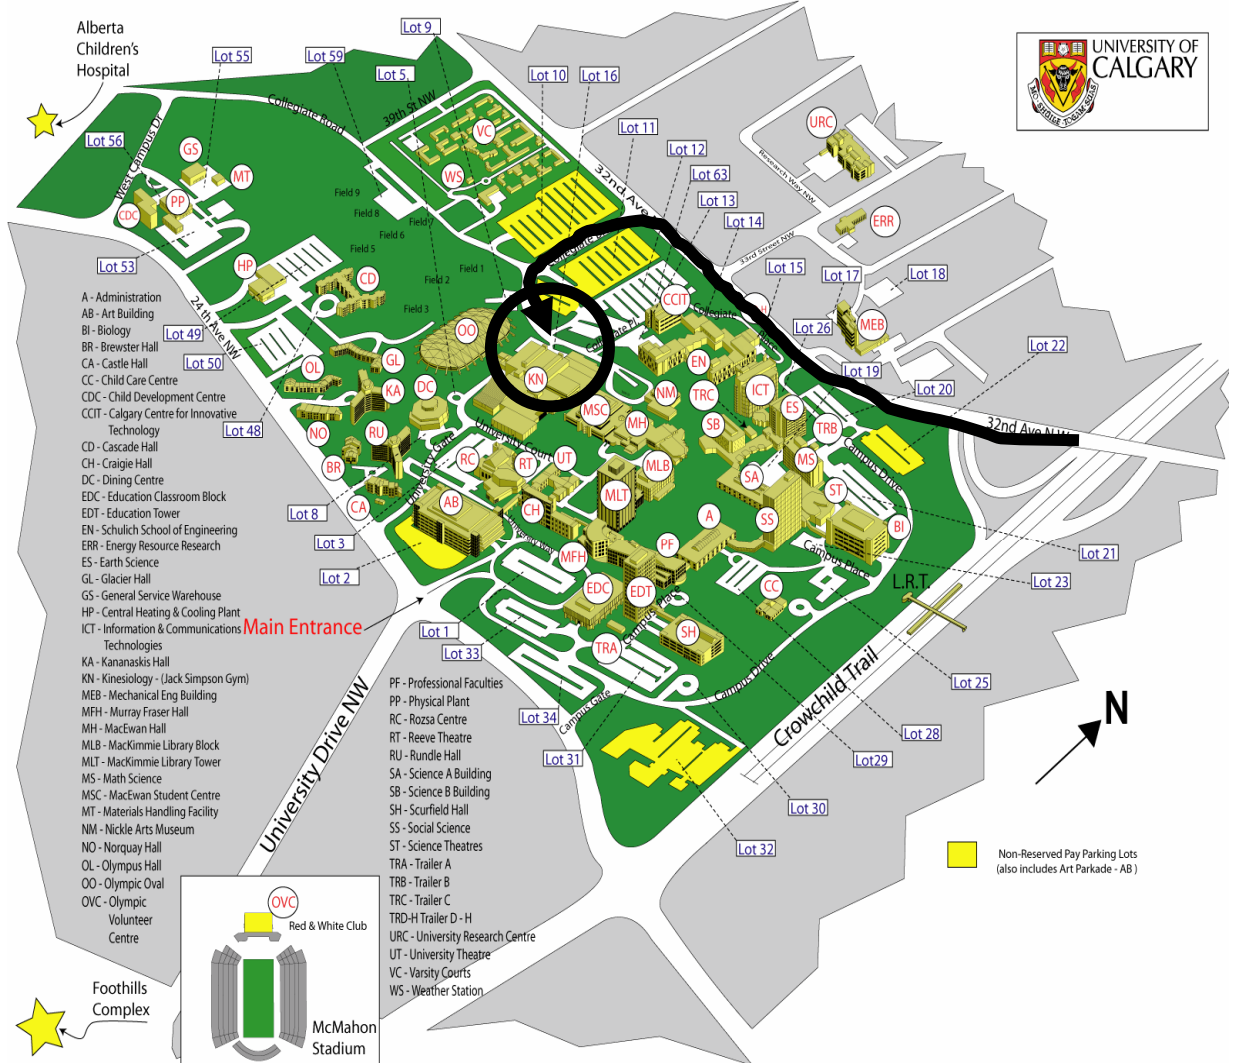

Map and Info for Graduation Ceremonies

Directions:

- From Crowchild Trail, exit off 32nd Avenue
- Enter the campus on Collegiate Blvd as per black arrow below.
- Use pay lots 10 or 11 (\$3.25 or \$3.75 per entry).

Things to Remember:

- Be there by at least 8:15 AM
- Line up starts at 8:30 AM. You should be here no later than this time.
- Don't forget your gown!
- Camera
- Exact change for faster parking
- Grads, leave your purses, jackets and other carryables at home or with your parents!